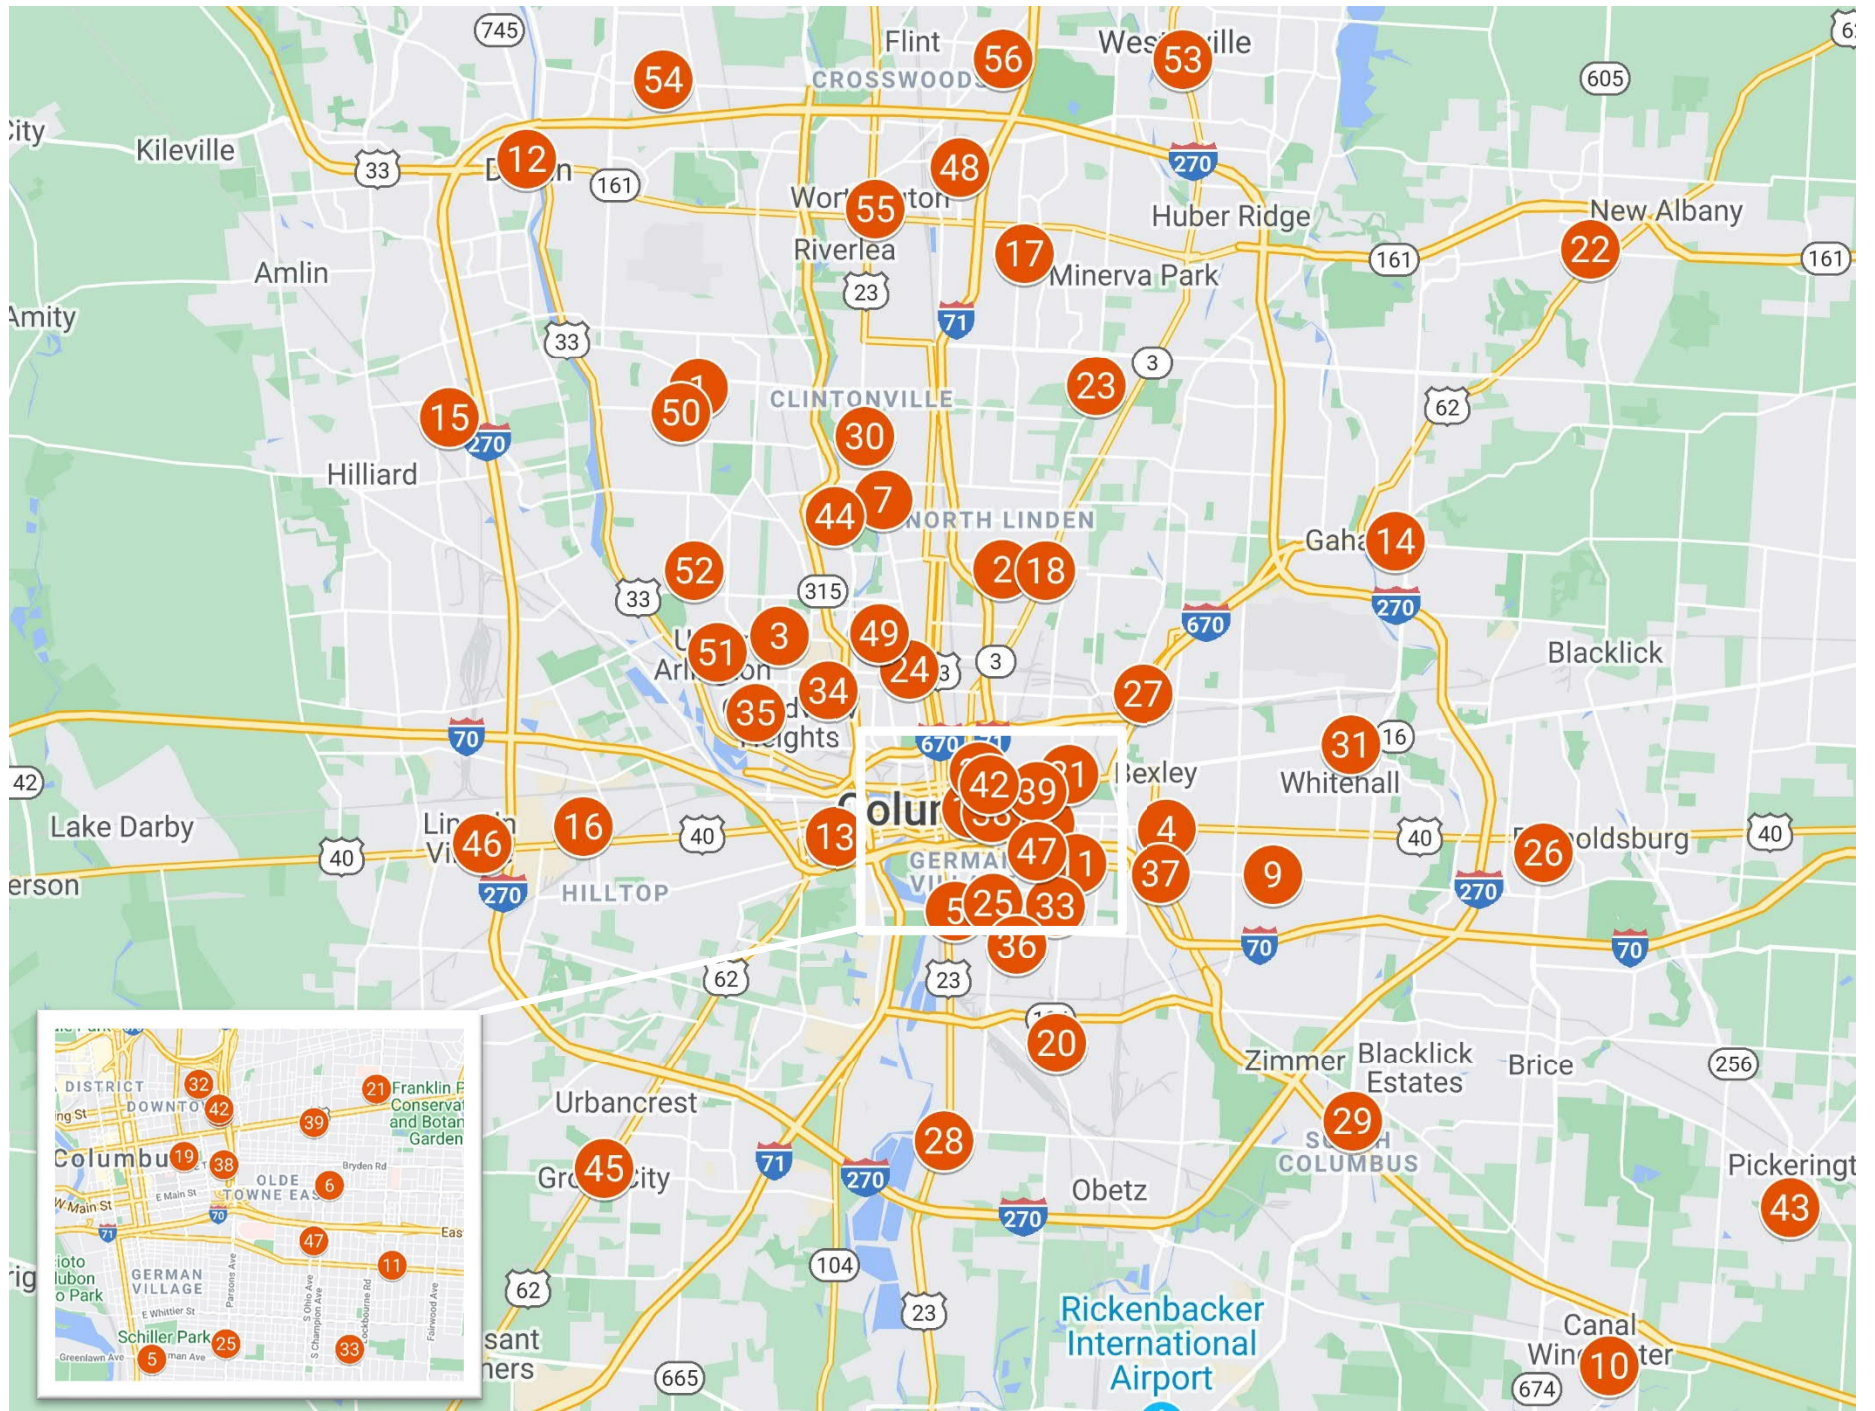

# Technology Support Locations in Central Ohio

- |    |   |    |   |
|----|---|----|---|
| 1  | Asian American Community Services                         | 30 | Columbus Metropolitan Library, Whetstone Branch   |
| 2  | ASPIRE-Columbus City Schools                              | 31 | Columbus Metropolitan Library, Whitehall Branch   |
| 3  | Assistive Technology of Ohio (OSU College of Engineering) | 32 | CSCC Computer Labs  |
| 4  | Bexley Public Library                                     | 33 | Dominican Learning Center   |
| 5  | Boys & Girls Club   | 34 | Goodwill  |
| 6  | Central Community House                                   | 35 | Grandview Heights Public Library  |
| 7  | Clintonville-Beechwold Community Resource Center          | 36 | IMPACT Community Action   |
| 8  | Columbus Literacy Council                                 | 37 | Jewish Family Services  |
| 9  | Columbus Metropolitan Library, Barnett Branch             | 38 | Kaleidoscope Youth Center   |
| 10 | Columbus Metropolitan Library, Canal Winchester Branch    | 39 | Ohio Means Jobs Resource Room   |
| 11 | Columbus Metropolitan Library, Driving Park Branch        | 40 | OSU Libraries   |
| 12 | Columbus Metropolitan Library, Dublin Branch              | 41 | PCs for People  |
| 13 | Columbus Metropolitan Library, Franklinton Branch         | 42 | Per Scholas   |
| 14 | Columbus Metropolitan Library, Gahanna Branch             | 43 | Pickerington Library  |
| 15 | Columbus Metropolitan Library, Hilliard Branch            | 44 | Riverview International Center  |
| 16 | Columbus Metropolitan Library, Hilltop Branch             | 45 | Southwest Public Libraries, Grove City (Main Library)   |
| 17 | Columbus Metropolitan Library, Karl Road Branch           | 46 | Southwest Public Libraries, Westland Branch   |
| 18 | Columbus Metropolitan Library, Linden Branch              | 47 | St. John Community Center   |
| 19 | Columbus Metropolitan Library, Main Library               | 48 | Tech Corps Ohio   |
| 20 | Columbus Metropolitan Library, Marion-Franklin Branch     | 49 | The Ohio State University Libraries   |
| 21 | Columbus Metropolitan Library, Martin Luther King Branch  | 50 | Upper Arlington Public Library, Lane Road Branch  |
| 22 | Columbus Metropolitan Library, New Albany Branch          | 51 | Upper Arlington Public Library, Miller Park Branch  |
| 23 | Columbus Metropolitan Library, Northern Lights Branch     | 52 | Upper Arlington Public Library, Tremont (Main Library)  |
| 24 | Columbus Metropolitan Library, Northside Branch           | 53 | Westerville Public Library  |
| 25 | Columbus Metropolitan Library, Parsons Branch             | 54 | Worthington Libraries, Northwest Branch   |
| 26 | Columbus Metropolitan Library, Reynoldsburg Branch        | 55 | Worthington Libraries, Old Worthington (Main Library)   |
| 27 | Columbus Metropolitan Library, Shepard Branch             | 56 | Worthington Libraries, Worthington Park Branch  |
| 28 | Columbus Metropolitan Library, South High Branch          | 57 | PC's for People, Cleveland, OH <a href="https://www.pcsforpeople.org/">https://www.pcsforpeople.org/</a> (not on map) |
| 29 | Columbus Metropolitan Library, Southeast Branch           |    |   |